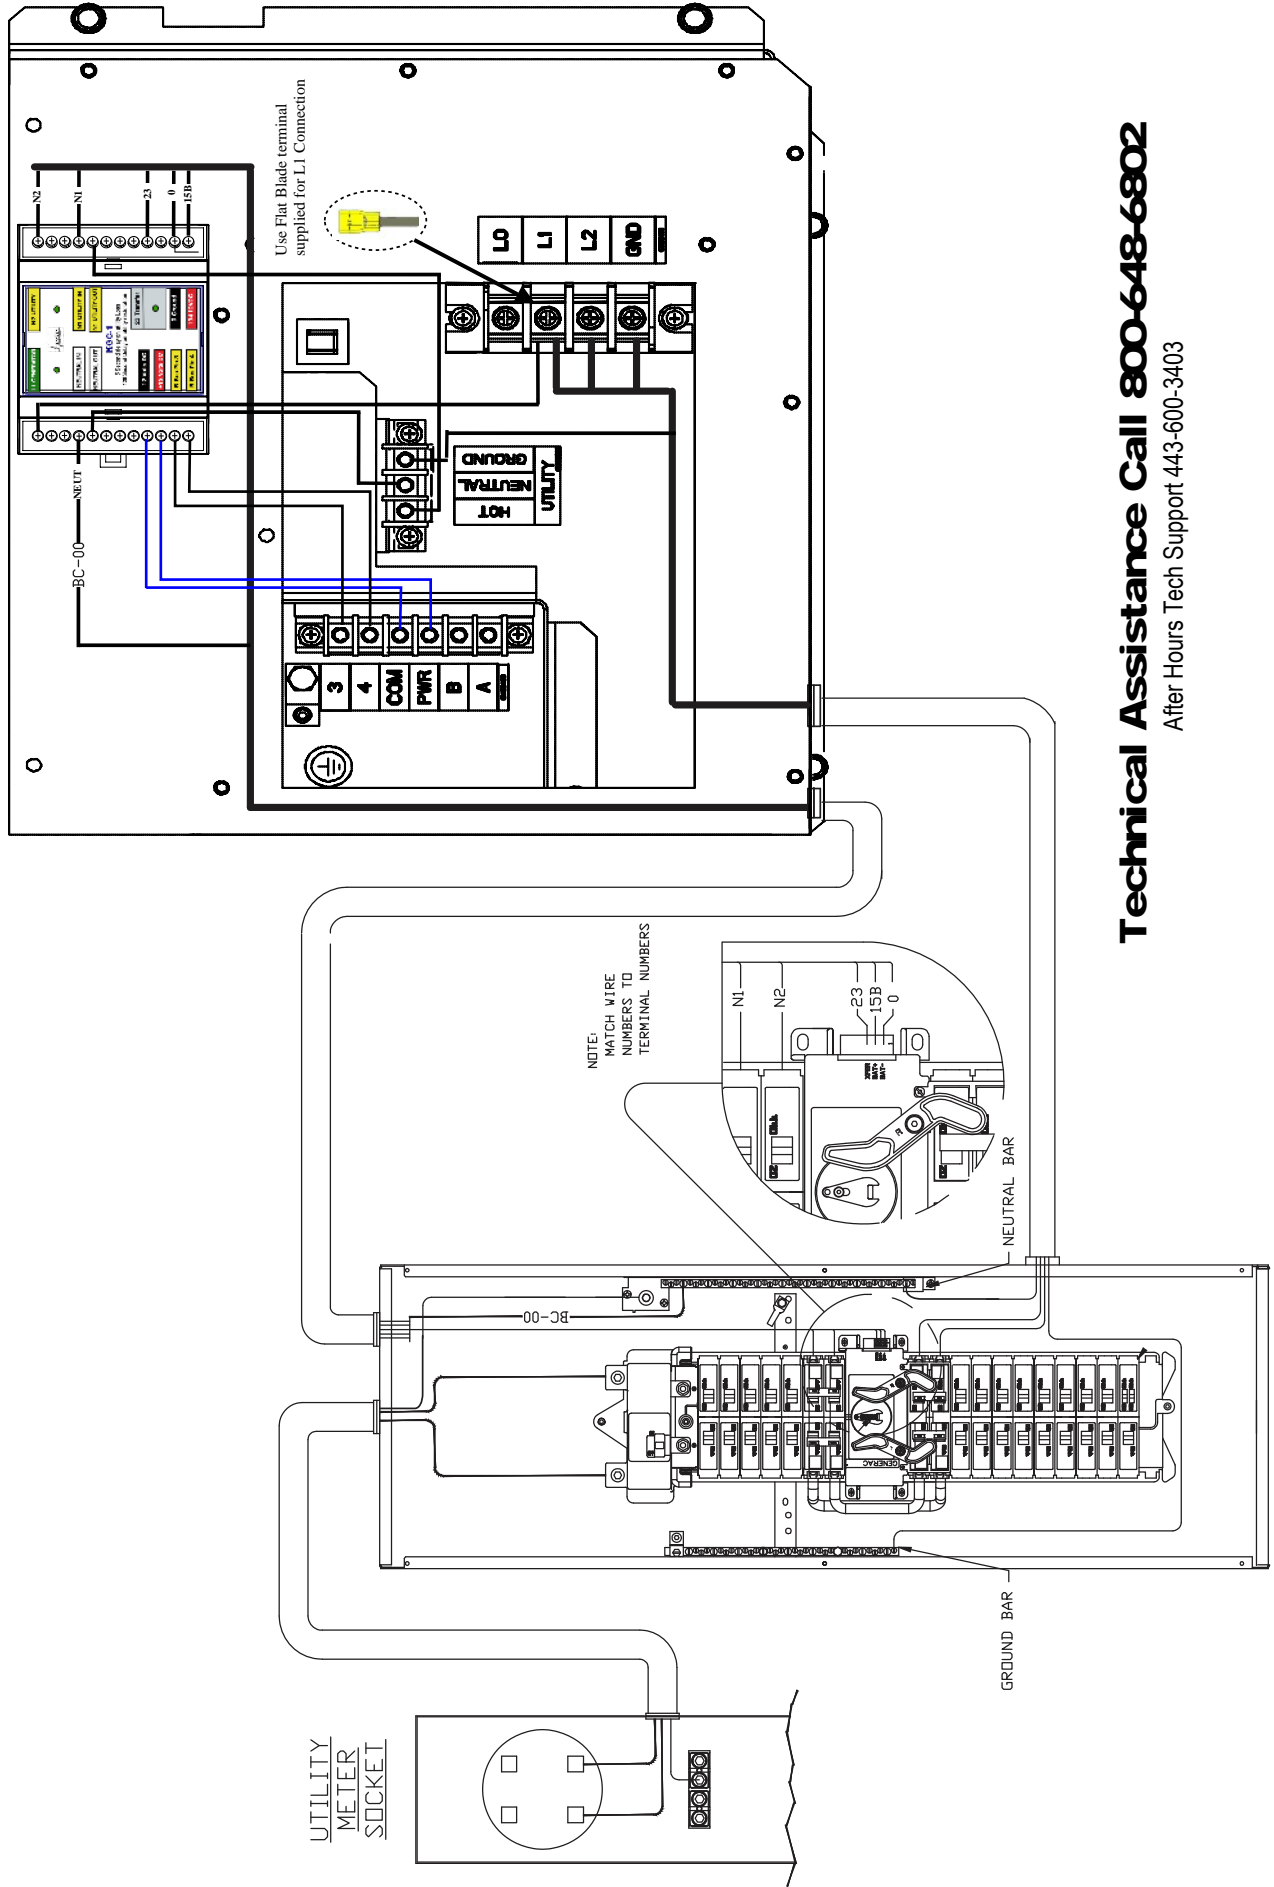

KGC-1 Wiring Diagram

Single Phase Connection**

KGC-1 Installation Wiring Diagram

KGC-1 Wiring Diagram for connecting Generac Gen-Ready Panel to Kohler 2 Wire Start Generator Controller

Technical Assistance Call 800-648-6802