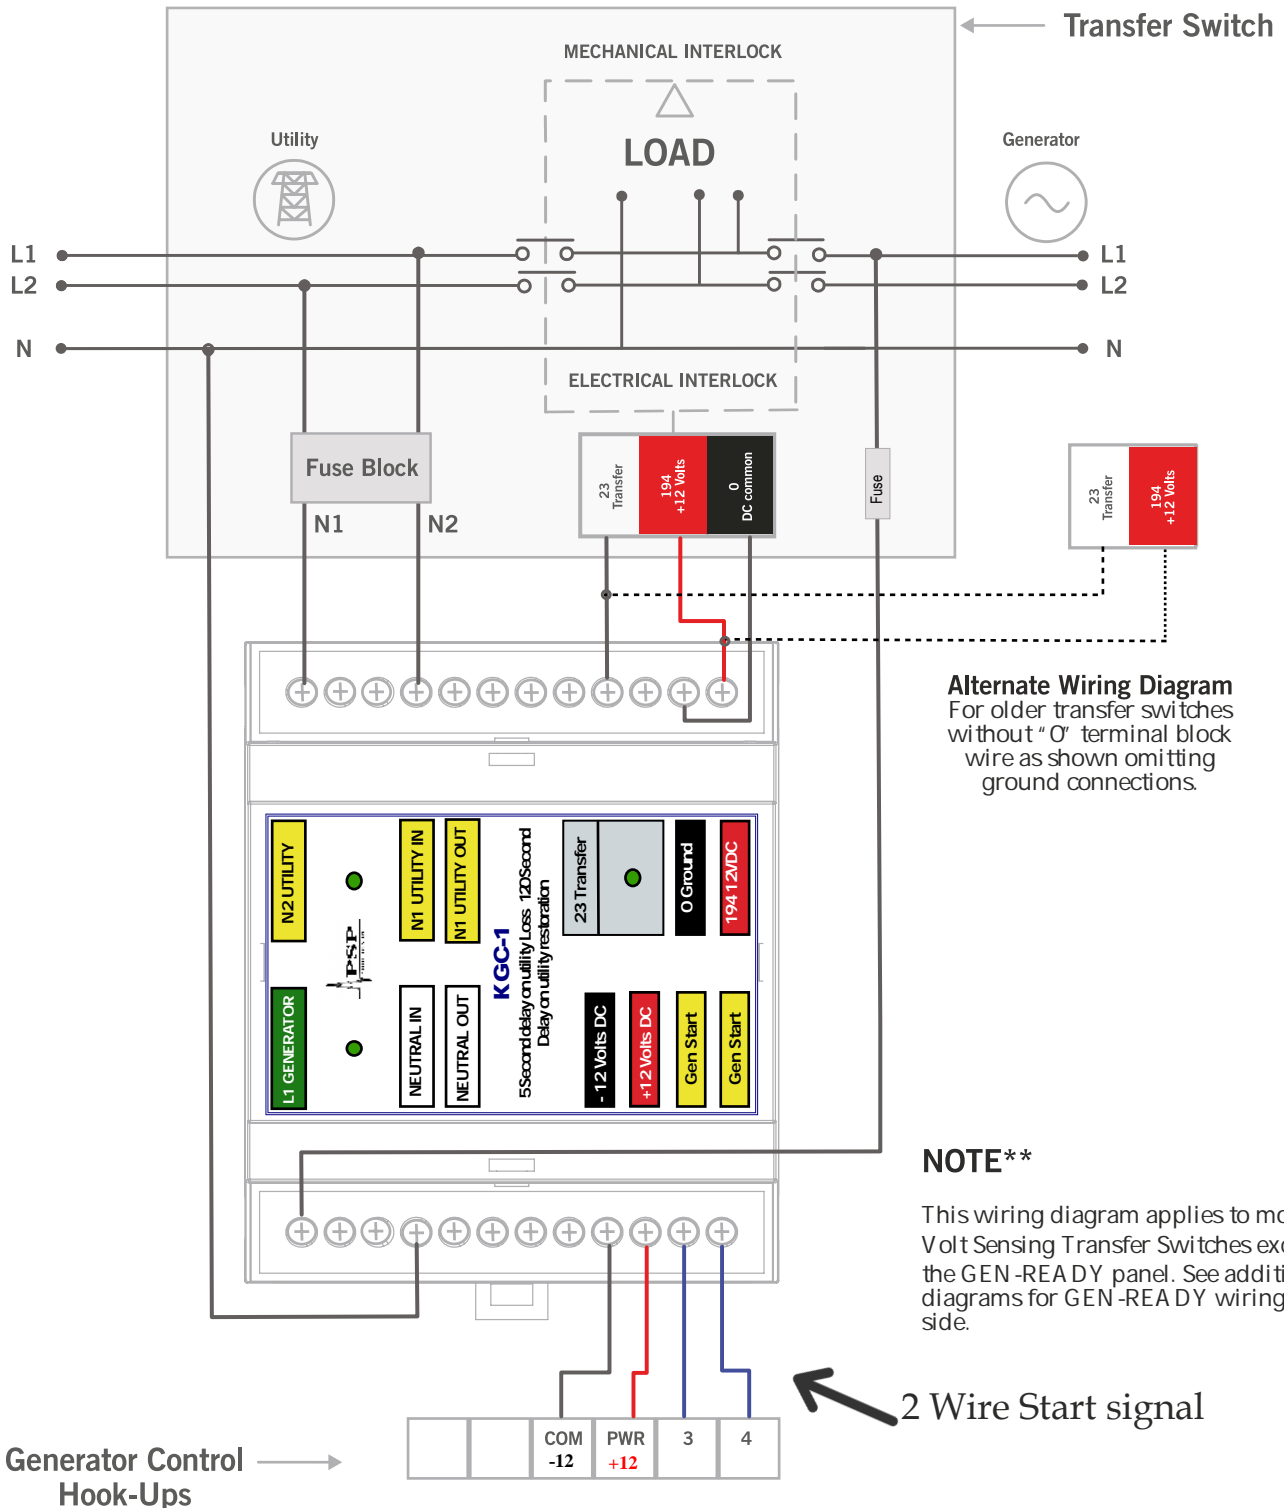

KGC-1 Wiring Diagram

Single Phase Connection**

KGC-1 Installation Wiring Diagram

KGC-1 Wiring Diagram for connecting Generac Gen-Ready Panel to Kohler 2 Wire Start Generator Controller

Technical Assistance Call 800-648-6802